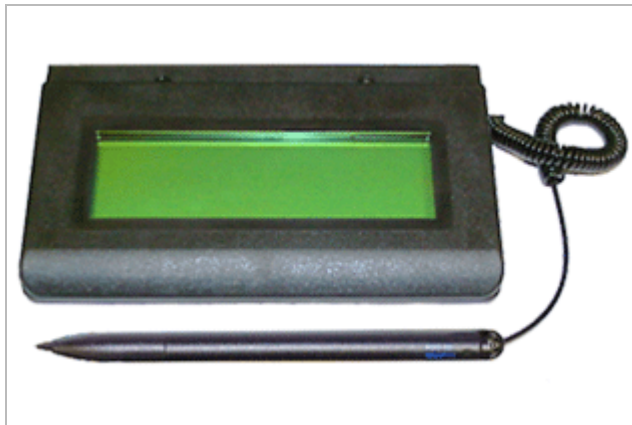

## SignatureGem LCD 1x5

SignatureGem LCD 1x5 includes all the high-quality capture features of a Topaz electronic signature pad with the added feature of an LCD interactive display, allowing users to see "electronic ink" under the pen tip as they sign as well as navigate between data screens where they will be able to read agreements and check preferred options for each transaction.

LCD Type	Text Display	Pen-tap Navigation	Text Font and Size	Tablet Identification	Viewing Contrast
STN, backlit option	258 characters per screen at 12pt	Yes - unlimited screens	Yes - unlimited fonts	Electronic model/serial	Indoor/Outdoor Transflective