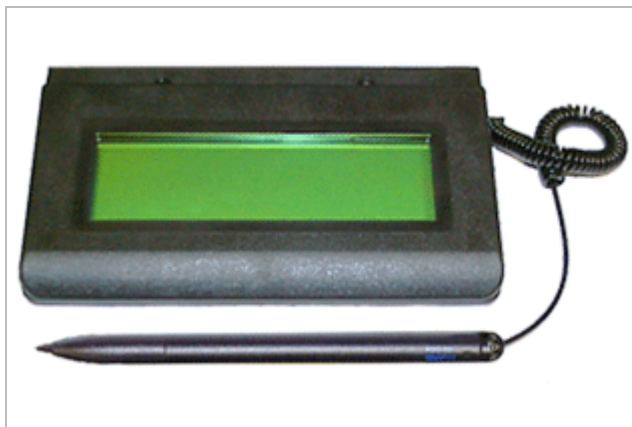

## SignatureGem LCD 1x5

SignatureGem LCD 1x5 includes all the high-quality capture features of a Topaz electronic signature pad with the added feature of an LCD interactive display, allowing users to see "electronic ink" under the pen tip as they sign as well as navigate between data screens where they will be able to read agreements and check preferred options for each transaction.

LCD Type	Text Display	Pen-tap Navigation	Text Font and Size	Tablet Identification	Viewing Contrast
STN, backlit option	258 characters per screen at 12pt	Yes - unlimited screens	Yes - unlimited fonts	Electronic model/serial	Indoor/Outdoor Transflective